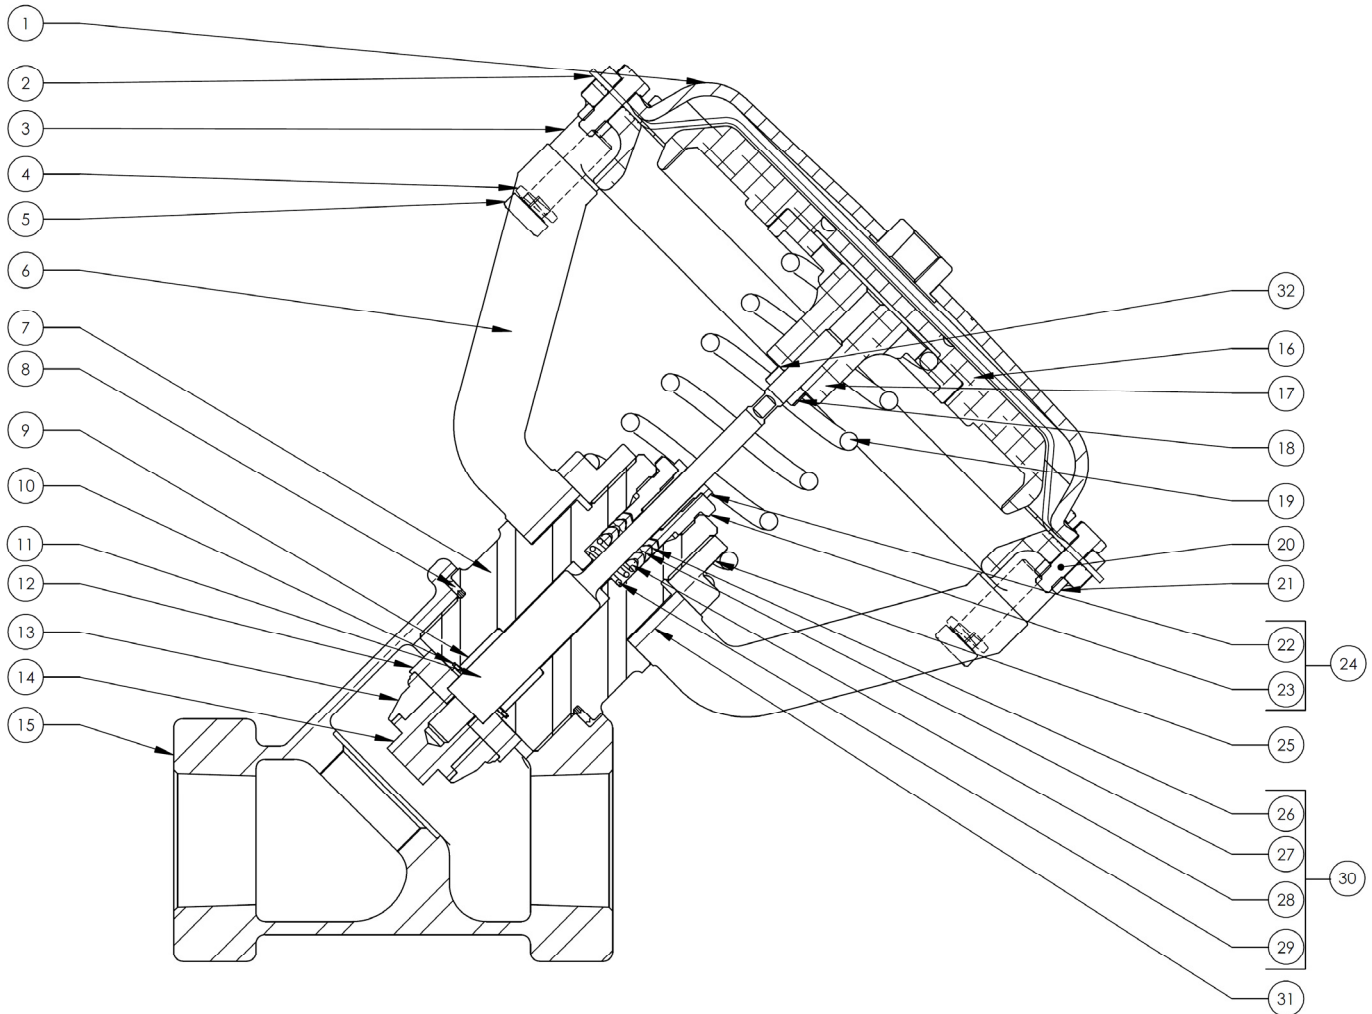

# DURBIN ANGLE DRAIN VALVE

DURBIN INDUSTRIAL VALVE

## DURBIN ANGLE DRAIN VALVE PARTS LIST

## DURBIN ANGLE DRAIN VALVE PARTS LIST

ANGLE DRAIN VALVE					
	VALVE NUMBER	DV20S	DV30S	DV40S	DV50S
	SIZE	3/4" N/O	1" N/O	1 1/4" N/O	1 1/2" N/O
	Cv RATING	Cv 26	Cv 28	Cv 32	Cv 45
ITEM	DESCRIPTION	PART #	PART #	PART #	PART #
1	LID	C293-023DR	C293-030DR	C293-030DR	C293-030DR
2*	LOWER DIAPHRAGM	C333-053D	C333-051D	C333-051D	C333-051D
3	RING	C893-015D-SS	C893-022D-SS	C893-022D-SS	C893-022D-SS
4	LOCK WASHER	H175-21	H175-21	H175-21	H175-21
5	HEX BOLT 3/8	H096-55	H096-50	H096-50	H096-50
6	YOKE	DV258-SS	DV58-SS	DV58-SS	DV58-SS
7	PACKING GLAND	DV259-SS	DV259-SS	DV259-SS	DV59-SS
8*	GASKET	C383-074D	C383-074D	C383-074D	C383-028D
9	PACKING GLAND BUSHING	DV522	DV522	DV522	DV522
10	RETAINING RING	H090-19	H090-19	H090-19	H090-19
11	STEM	DV211	DV311	DV311	DV511
12	DISK WASHER	DV212	DV312	DV312	DV512
13*	SEAL	DV223	DV323	DV323	DV513
14	STEM NUT	DV214	DV314	DV314	DV514
15	BODY	DV234-SS	DV334-SS	DV434-SS	DV534-SS
16	LOWER PISTON	DV221-IC	C783-081D-AL	C783-081D-AL	C783-081D-AL
17	SPRING RET		C883-321D	C883-321D	C883-521D
18	HEX JAM NUT 5/16	C133-008D	C133-008D	C133-008D	C133-008D
19	NO SPRING	D293-070DR	D293-070DR	D293-070DR	D293-300DR
20	HEX BOLT 1/4	H096-10	H096-10	H096-10	H096-10
21	HEX NUT 1/4	H060-03	H060-03	H060-03	H060-03
22	PACKING NUT BUSHING	VP524	VP524	VP524	VP524
23	PACKING NUT	C853-092D	C853-092D	C853-092D	C853-092D
24	PACK NUT ASSY	C853-090D	C853-090D	C853-090D	C853-090D
25	YOKE RET NUT	DV231-SS	DV231-SS	DV231-SS	DV531-SS
26*	BLACK PACKER	C683-070D	C683-070D	C683-070D	C683-070D
27*	WHITE PACKER	C683-069D	C683-069D	C683-069D	C683-069D
28	PACKER SPREADER	C713-012D	C713-012D	C713-012D	C713-012D
29	PACKING SPRING	D293-104Y	D293-104Y	D293-104Y	D293-104Y
30	PACKING KIT	C242-015D	C242-015D	C242-015D	C242-015D
31	YOKE SPACER		DV315	DV315	
32	TOOTH WASHER	H177-05	H177-05	H177-05	H177-05
15-F	BODY		DV334F-SW		DV534F-SW