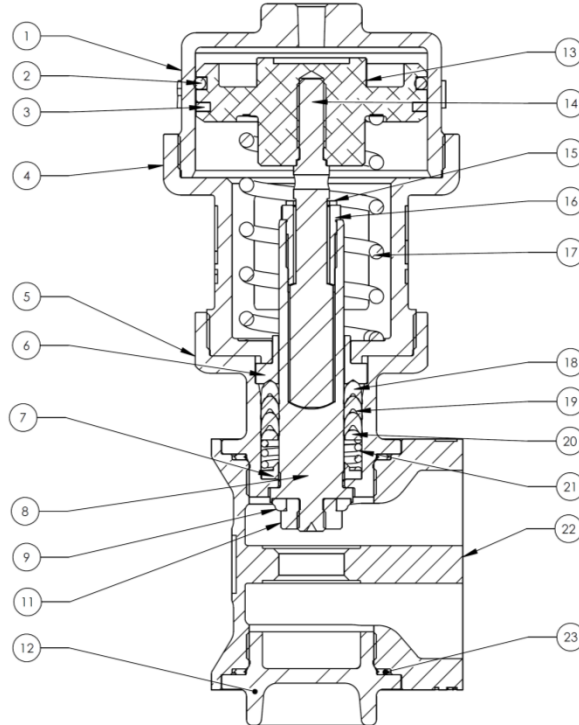

DURBIN PISTON TOP VALVES

DURBIN INDUSTRIAL VALVE

PSI MANIFOLD STYLE 2WNO PARTS LIST

	VALVE NUMBER	PSI-223M	PSI-224M	PSI-225M
	SIZE	1/2"	3/4"	1"
ITEM	DESCRIPTION	2WNO	2WNO	2WNO
1	LID	DCT-103	DCT-203	DCT-303
2	ORING	DCT-130-ORING	DCT-230-ORING	DCT-330-ORING
3	PISTON GUIDE RING	PSI-232	PSI-332	PSI-332
4	YOKE	PSI-209-SS	PSI-309-SS	PSI-509-SS
5	PACKING GLAND	DCT-105	DCT-205	DCT-305
6	YOKE BUSHING	PSI-210	PSI-310	PSI-510
7	GLAND BUSHING	PSI-231	PSI-331	PSI-531
8	STEM	DCT-121	DCT-221	D093-213D
9	STEM SEAL	DCT-127	C343-12VP	C343-35D
10	STEM WASHER	N/A	N/A	N/A
11	STEM NUT	DCT-126	C553-017D	C553-024D
12	BOTTOM CAP	PSI-200-SS	PSI-300-SS	DCT-300
13	PISTON	PSI-204	PSI-304	PSI-504
14	SWIVEL STEM	D143-030D	D093-037D	PSI-546
15	DUST WASHER	N/A	H132-04	H132-05
16	SWIVEL NUT	C913-011D	C643-002D	C643-006D
17	SPRING	PSI-134-40	PSI-334-40	PSI-534
18	BLACK PACKER	H220-21	H220-20	H220-13
19	WHITE PACKER	C683-076D	C683-050D	C683-018D
20	SPREADER	C713-017D	C713-003D	C713-004D
21	PACKING SPRING	D293-131Y	D293-001Y	D293-002Y
22	BODY	DCT-101M	DCT-201M	DCT-301M
23	GASKET	C383-064D	C383-022D	C383-028D