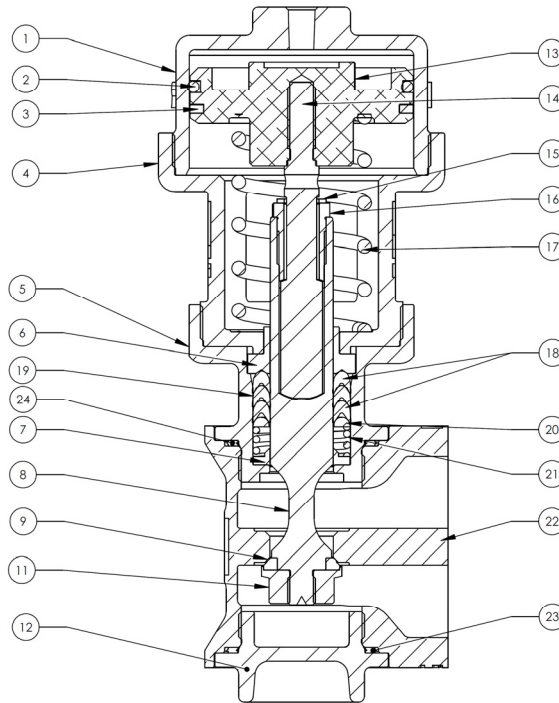

DURBIN PISTON TOP VALVES

DURBIN INDUSTRIAL VALVE

PSI MANIFOLD STYLE 2WNC PARTS LIST

	VALVE NUMBER	PSI-213M	PSI-214M	PSI-215M
	SIZE	1/2"	3/4"	1"
ITEM	DESCRIPTION	2WNC	2WNC	2WNC
1	LID	DCT-103	DCT-203	DCT-303
2	ORING	DCT-130-ORING	DCT-230-ORING	DCT-330-ORING
3	PISTON GUIDE RING	PSI-232	PSI-332	PSI-332
4	YOKE	PSI-209-SS	PSI-309-SS	PSI-509-SS
5	PACKING GLAND	DCT-105	DCT-205	DCT-305
6	YOKE BUSHING	PSI-210	PSI-310	PSI-510
7	GLAND BUSHING	PSI-231	PSI-331	PSI-531
8	STEM	DCT-120	DCT-220	D093-212D
9	STEM SEAL	DCT-127	C343-12VP	C343-35D
10	STEM WASHER	N/A	N/A	N/A
11	STEM NUT	DCT-124	C553-019D	C553-023D
12	BOTTOM CAP	PSI-200-SS	PSI-300-SS	DCT-300
13	PISTON	PSI-204	PSI-304	PSI-504
14	SWIVEL STEM	D143-030D	D093-037D	PSI-546
15	DUST WASHER	N/A	H132-04	H132-05
16	SWIVEL NUT	C913-011D	C643-002D	C643-006D
17	SPRING	PSI-234	PSI-334	PSI-534
18	BLACK PACKER	H220-21	H220-20	H220-13
19	WHITE PACKER	C683-076D	C683-050D	C683-018D
20	SPREADER	C713-017D	C713-003D	C713-004D
21	PACKING SPRING	D293-131Y	D293-001Y	D293-002Y
22	BODY	DCT-101M	DCT-201M	DCT-301M
23	GASKET	C383-064D	C383-022D	C383-028D