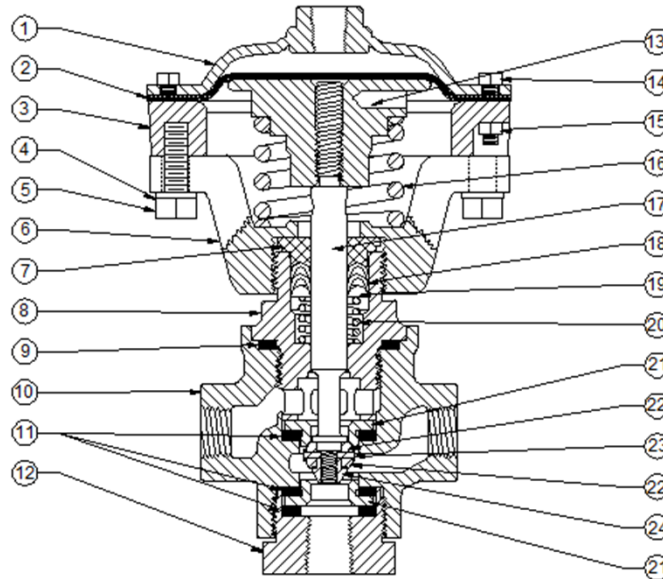

SC STYLE REPLACEMENT VALVES

DURBIN INDUSTRIAL VALVE

1/4" 3WNC SOFT SEATED VALVE PARTS LIST

NOMINAL VALVE SIZE		1/4" 3W NORMALLY CLOSED	
VALVE		D264-00131	D264-00141
ITEM	DESCRIPTION	1/4" NPT	3/8" NPT
1	COVER/LID	M163-005D	M163-005D
2*	DIAPHRAGM	C333-056D	C333-056D
3	RING	M423-002D	M423-002D
4	LOCK WASHER (x2)	H175-16D	H175-16D
5	YOKE BOLT (x24)	H096-84D	H096-84D
6	YOKE	D283-184D	D283-184D
7	PACKING NUT	C603-030D	C603-030D
8	PACKING GLAND/ADAPTER	C013-015D	C013-015D
9*	BODY GASKET	C383-064D	C383-064D
10	BODY	C093-258D	C093-259D
11*	SEAT GASKET	C383-063D (x3)	C383-063D (x3)
12	BOTTOM CAP	C213-196D	C213-197D
13	SPRING RETAINER/PISTON	C783-141D	C783-141D
14	LID BOLT (x6)	H109-09D	H109-09D
15	LID NUT (x6)	H064-16D	H064-16D
16	DIAPHRAGM SPRING	D293-130D	D293-130D
17	STEM	D093-209D	D093-209D
18*	PACKER KIT	C242-024D	C242-024D
19	PACKING SPREADER	C713-017D	C713-017D
20	PACKING SPRING	D293-131D	D293-131D
21	SEAT RING	C963-147D	C963-147D
22*	SOFT SEAT SEAL	C343-067D (x2)	C343-067D (x2)
23	SEAL WASHER	C353-011D	C353-011D
24	SEAL NUT	C553-027D	C553-027D
25	STEM STOP	-	-
26	STEM ASSEMBLY	C332-079D	C332-079D
	SERVICE KIT	C242-056D	C242-056D