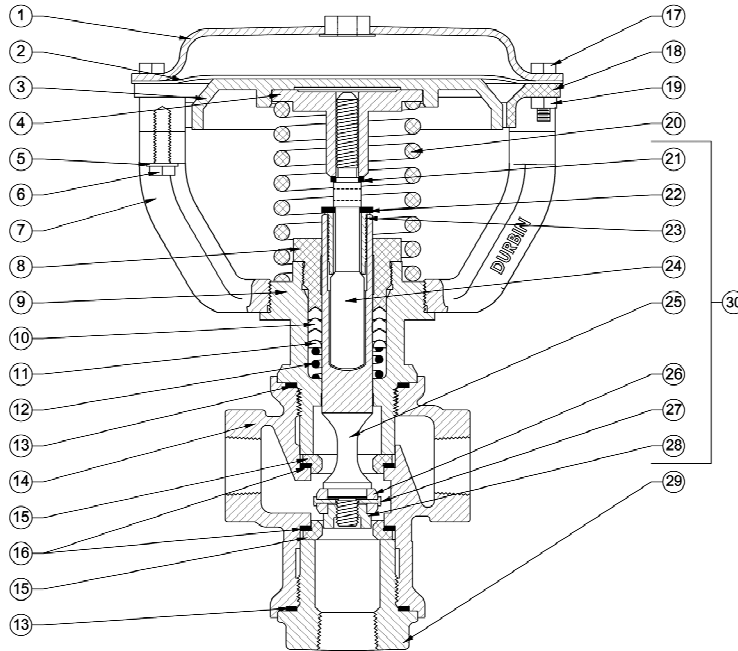

SC STYLE REPLACEMENT VALVES

DURBIN INDUSTRIAL VALVE

1/2" - 1 1/2" 3WNC SOFT SEATED VALVE PARTS LIST

NOMINAL VALVE SIZE		1/2" - 2" 3WNC SOFT SEATED PARTS LIST													
VALVE		1/2"				1"				1-1/2"					
ITEM	DESCRIPTION	1/2" LG TOP	1/2" SM TOP	3/4" LG TOP	3/4" SM TOP	1" LG TOP	1" SM TOP	1-1/4" LG TOP	1-1/4" SM TOP	1-1/4" LG TOP	1-1/4" SM TOP	1-1/2" LG TOP	1-1/2" SM TOP	2" LG TOP	2" SM TOP
1	COVER/LID	C293-023D	C293-018D	C293-023D	C293-018D	C293-030D	C293-091D	C293-030D	C293-091D	C293-036D	C293-030D	C293-036D	C293-030D	C293-036D	C293-030D
2*	DIAPHRAGM	C333-053D	C333-049D	C333-053D	C333-049D	C333-051D	C333-050D	C333-051D	C333-050D	C333-052D	C333-051D	C333-052D	C333-051D	C333-052D	C333-051D
3	PISTON	C783-048D	C783-032D	C783-048D	C783-032D	C783-081D	C783-061D	C783-081D	C783-061D	C783-102D	C783-071D	C783-102D	C783-071D	C783-102D	C783-071D
4	SPRING RETAINER	C883-006D	C883-006D	C883-006D	C883-006D	C883-008D	C883-008D	C883-008D	C883-008D	C883-009D	C883-009D	C883-009D	C883-009D	C883-009D	C883-009D
5	LOCK WASHER (x4)	-	-	-	-	H175-21D	H175-21D	H175-21D	H175-21D	H175-21D	H175-21D	H175-21D	H175-21D	H175-21D	H175-21D
6	YOKE BOLT (x4)	-	-	-	-	H096-49D	H096-52D	H096-49D	H096-52D	H096-49D	H096-49D	H096-49D	H096-49D	H096-49D	H096-49D
7	YOKE	-	-	-	-	D283-186D	D283-185D	D283-186D	D283-185D	D283-099D	D283-100D	D283-099D	D283-100D	D283-099D	D283-100D
8	PACKING NUT	C563-008D	C563-008D	C563-008D	C563-008D	C853-015D	C853-015D	C853-015D	C853-015D	C563-022D	C563-022D	C563-022D	C563-022D	C563-022D	C563-022D
9	PACKING GLAND	C013-006D	C013-006D	C013-006D	C013-006D	C013-009D	C013-009D	C013-009D	C013-009D	C013-007D	C013-007D	C013-007D	C013-007D	C013-007D	C013-007D
10*	PACKER KIT	C242-021D	C242-021D	C242-021D	C242-021D	C242-022D	C242-022D	C242-022D	C242-022D	C242-023D	C242-023D	C242-023D	C242-023D	C242-023D	C242-023D
11	PACKING SPREADER	C713-003D	C713-003D	C713-003D	C713-003D	C713-004D	C713-004D	C713-004D	C713-004D	C713-007D	C713-007D	C713-007D	C713-007D	C713-007D	C713-007D
12	PACKING SPRING	D293-001D	D293-001D	D293-001D	D293-001D	D293-002D	D293-002D	D293-002D	D293-002D	D293-004D	D293-004D	D293-004D	D293-004D	D293-004D	D293-004D
13*	BODY GASKET (x2)	C383-022D	C383-022D	C383-022D	C383-022D	C383-028D	C383-028D	C383-028D	C383-028D	C383-032D	C383-032D	C383-032D	C383-032D	C383-032D	C383-032D
14	3W BODY	C093-151D	C093-151D	C093-152D	C093-152D	C093-149D	C093-149D	C093-148D	C093-148D	C093-153D	C093-153D	C093-150D	C093-150D	C093-266D	C093-266D
15	SOFT SEAT (x2)	C963-148D	C963-148D	C963-148D	C963-148D	C963-149D	C963-149D	C963-149D	C963-149D	C963-149D	C963-150D	C963-150D	C963-150D	C963-150D	C963-150D
16*	SEAT GASKET (X2)	C383-010D	C383-010D	C383-010D	C383-010D	C383-019D	C383-019D	C383-019D	C383-019D	C383-029D	C383-029D	C383-029D	C383-029D	C383-029D	C383-029D
17	HEX BOLT	H096-10D	H096-10D	H096-10D	H096-10D	H096-10D	H096-10D	H096-10D	H096-10D	H096-12D	H096-10D	H096-12D	H096-10D	H096-12D	H096-10D
18	RING/RINGYOKE	D283-140D	D283-139D	D283-140D	D283-139D	C893-022D	C893-048D	C893-022D	C893-048D	C893-031D	C893-022D	C893-031D	C893-022D	C893-031D	C893-022D
19	HEX NUT	H060-03D	H060-03D	H060-03D	H060-03D	H060-03D	H060-03D	H060-03D	H060-03D	H060-03D	H060-03D	H060-03D	H060-03D	H060-03D	H060-03D
20	DIAPHRAGM SPRING	D293-157D	D293-157D	D293-157D	D293-157D	D293-147D	D293-147D	D293-147D	D293-147D	D293-051D	D293-054D	D293-051D	D293-054D	D293-051D	D293-054D
21	WASHER	D223-019D	D223-019D	D223-019D	D223-019D	D223-030D	D223-030D	D223-030D	D223-030D	-	-	-	-	-	-
22	DUST WASHER	H132-04D	H132-04D	H132-04D	H132-04D	H132-05D	H132-05D	H132-05D	H132-05D	H132-06D	H132-06D	H132-06D	H132-06D	H132-06D	H132-06D
23	SWIVEL NUT	C643-002D	C643-002D	C643-002D	C643-002D	C643-006D	C643-006D	C643-006D	C643-006D	C643-010D	C643-010D	C643-010D	C643-010D	C643-010D	C643-010D
24	SWIVEL STEM	D093-037D	D093-037D	D093-037D	D093-037D	D093-086D	D093-086D	D093-086D	D093-086D	D093-146D	D093-146D	D093-146D	D093-146D	D093-146D	D093-146D
25	SOFT STEM	D093-210D	D093-210D	D093-210D	D093-210D	D093-212D	D093-212D	D093-212D	D093-212D	D093-214D	D093-214D	D093-214D	D093-214D	D093-214D	D093-214D
26	SOFT SEAT SEAL (x2)	C343-068D	C343-068D	C343-068D	C343-068D	C343-069D	C343-069D	C343-069D	C343-069D	C343-070D	C343-070D	C343-070D	C343-070D	C343-070D	C343-070D
27	3W SOFT SEAL WASHER	C353-012D	C353-012D	C353-012D	C353-012D	C353-013D	C353-013D	C353-013D	C353-013D	C353-014D	C353-014D	C353-014D	C353-014D	C353-014D	C353-014D
28	SOFT SEAL NUT	C553-022D	C553-022D	C553-022D	C553-022D	C553-024D	C553-024D	C553-024D	C553-024D	C553-026D	C553-026D	C553-026D	C553-026D	C553-026D	C553-026D
29	BOTTOM CAP	C213-177D	C213-177D	C213-178D	C213-178D	C213-175D	C213-175D	C213-176D	C213-176D	C213-180D	C213-180D	C213-181D	C213-181D	C213-201D	C213-201D
30	STEM ASSEMBLY	C332-104D	C332-104D	C332-104D	C332-104D	C332-085D	C332-085D	C332-085D	C332-085D	C332-088D	C332-088D	C332-088D	C332-088D	C332-088D	C332-088D