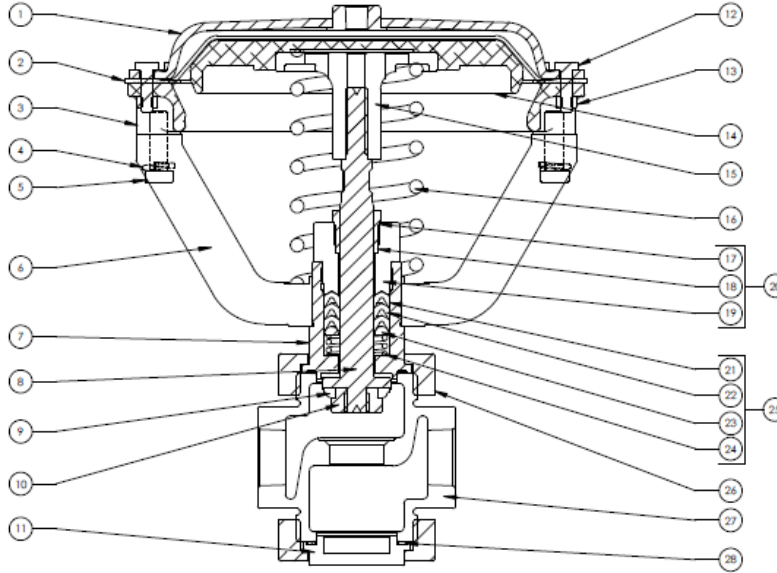

DURBIN 500 PSI SERIES

DURBIN INDUSTRIAL VALVE

2WNO VALVE PARTS LIST

2-WAY N/O 500 PSI					
	Valve number	D2820	D2830	D2840	D2850
	Cv RATING	Cv 12.5	Cv 16	Cv 23.5	Cv 30.25
ITEM	DESCRIPTION	PART #	PART #	PART #	PART #
1	LID	C293-023DR	C293-023DR	C293-030DR	C293-030DR
2*	DIAPHRAGM	C333-053D	C333-053D	C333-051D	C333-051D
3	RING	C893-015D-SS	C893-015D-SS	C893-022D-SS	C893-022D-SS
4	WASHER LOCK	H175-21	H175-21	H175-21	H175-21
5	HEX BOLT	H096-55	H096-55	H096-50	H096-50
6	YOKE	D283-025D-SS	D283-025D-SS	D283-062D-SS	D283-062D-SS
7	PACKING GLAND	C113-056D	C113-56D	C013-008D-SS	C013-008D-SS
8	STEM	D093-028D	D093-028D	D093-034D	D093-034D
9*	SEAL	C343-12VP	C343-12VP	C343-35D	C343-35D
10	STEM NUT	C553-017D	C553-017D	C553-024D	C553-024D
11	BOTTOM CAP	C213-016D-SS	C213-016D-SS	C213-020D-SS	C213-020D-SS
12	HEX BOLT	H096-10	H096-10	H096-10	H096-10
13	HEX UT	H060-03	H060-03	H060-03	H060-03
14	PISTON	C783-044D-IC	C783-044D-IC	C783-081D-AL	C783-081D-AL
15	SPRING RETAINER			C883-069D	C883-069D
16	SPRING NC	D293-070DR	D293-070DR	D293-071DR	D293-071DR
17	SNAP RING	H090-16	H090-16		
18	PACK NUT BUSHING	DF523	DF523	DF524	DF524
19	PACKING NUT	C853-093D	C853-093D	C563-009D-SS	C563-009D-SS
20	PACKING NUT ASSEMBLY	C853-091D	C853-091D		
21*	PACKER	H220-21	H220-21	H220-20	H220-20
22*	PACKER	C683-076D	C683-076D	C683-050D	C683-050D
23	PACKING SPREADER	C713-017D	C713-017D	C713-003D	C713-003D
24	PACKING SPRING	D293-131Y	D293-131Y	D293-001Y	D293-001Y
25	PACKING KIT	C242-024D	C242-024D	C242-021D	C242-021D
26	UNION NUT	C663-022D-SS	C663-022D-SS	C663-026D-SS	C663-026D-SS
27	BODY	VP400-SS	VP401-SS	DB506-SS	DB507-SS
28*	GASKET	C383-080D	C383-080D	C383-082D	C383-082D
	SERVICE KIT	D820-S	D830-S	D840-S	D850-S