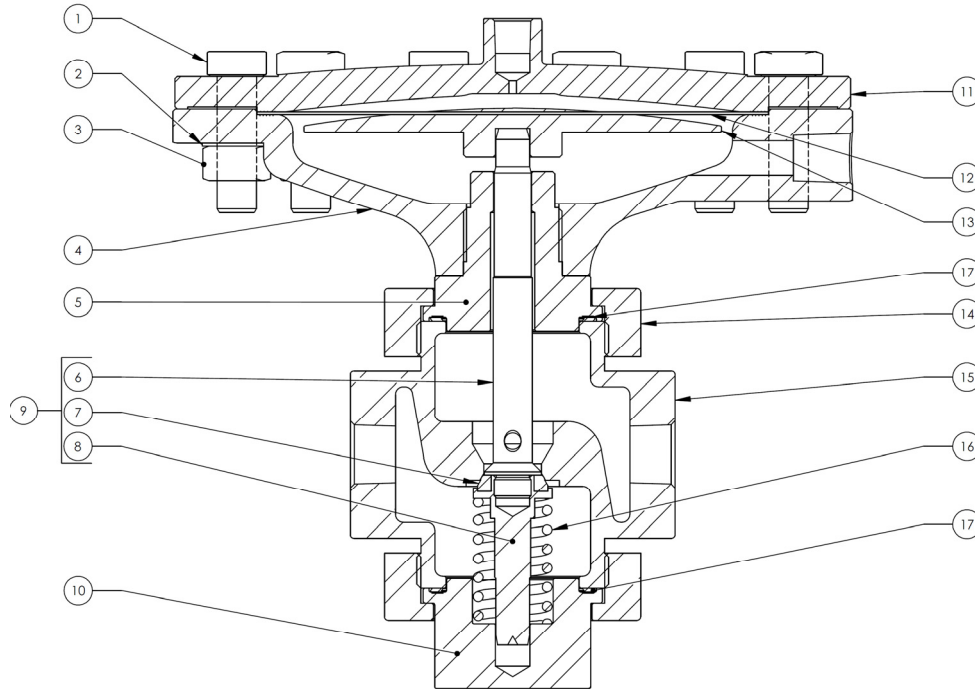

## DURBIN REGULATING VALVE PARTS LST

PRESSURE REDUCING VALVE					
	VALVE NUMBER	RV-4-SS	RV-5-SS	RV-6-SS	RV-7-SS
	SIZE	1/2" N/C	3/4" N/C	1" N/C	1 1/4" N/C
	Cv RATING	Cv 6.5	Cv 11	Cv 15	Cv 17
ITEM	DESCRIPTION	PART #	PART #	PART #	PART #
1	HEX BOLT 1/2	RV512	RV512	RV512	RV512
2	WASHER TOOTH	H174-08	H174-08	H174-08	H174-08
3	HEX NUT 1/2	RV513	RV513	RV513	RV513
4	DIAPHRAGM HOUSING	RV502-SS	RV502-SS	RV502-SS	RV502-SS
5	PACKING GLAND	RV508-SS	RV508-SS	RV508-SS	RV508-SS
6	UPPER STEM	RV407	RV507	RV607	RV607
7*	SEAL	C343-12VP	C343-34VP	C343-10VP	C343-10VP
8	LOWER STEM	RV405	RV505	RV605	RV605
9	STEM ASSEMBLY	RV415	RV515	RV615	RV615
10	BOTTOM CAP	RV503-SS	RV503-SS	RV603-SS	RV603-SS
11	LID	RV510-STR	RV510-STR	RV510-STR	RV510-STR
12*	DIAPHRAGM	RV511	RV511	RV511	RV511
13	PISTON	RV509-SS	RV509-SS	RV509-SS	RV509-SS
14	UNION NUT	C663-026D-SS	C663-026D-SS	C663-026D-SS	C663-026D-SS
15	BODY	RV400-SS	RV500-SS	RV600-SS	RV700-SS
16	SPRING	D293-003D	D293-003D	D293-021D	D293-021D
17*	GASKET	C383-082D	C383-082D	C383-082D	C383-082D
	SERVICE KIT	RV417-S	RV517-S	RV617-S	RV717-S